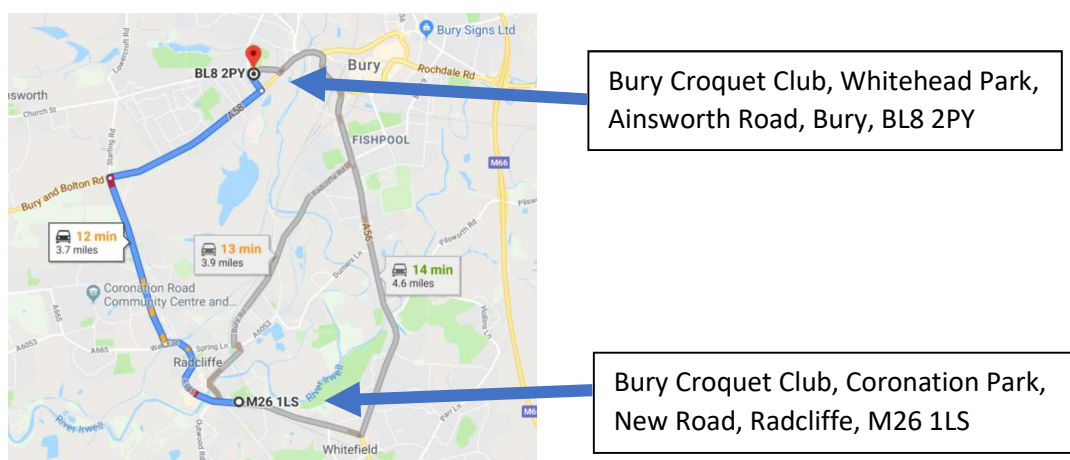

## Accommodation list - Bury Croquet Club

Both our facilities are only 4.6 miles away from each other so share local hotels.

### **Accommodation in the vicinity but in no particular order:**

Fairways Lodge & Leisure Club, George St, Prestwich M25 9SW  
Village Hotel & Leisure Club Rochdale Rd, Bury BL9 7BQ  
Church Inn Church Lane, Prestwich M25 1AJ  
Hawthorn Hotel 143 Stand Lane, Radcliffe M26 1JR  
Rostrevor Hotel 146 Manchester Rd, Bury BL9 0TL  
The Victoria, 12-14 Hall St, Tottington, Walshaw, Bury BL8 3BD  
Red Lion, 81 Ramsbottom Rd, Hawkshaw, Tottington, Bury BL8 4JS  
Castle Guest House, 7 Wellington St, Bury, BL8 2AL